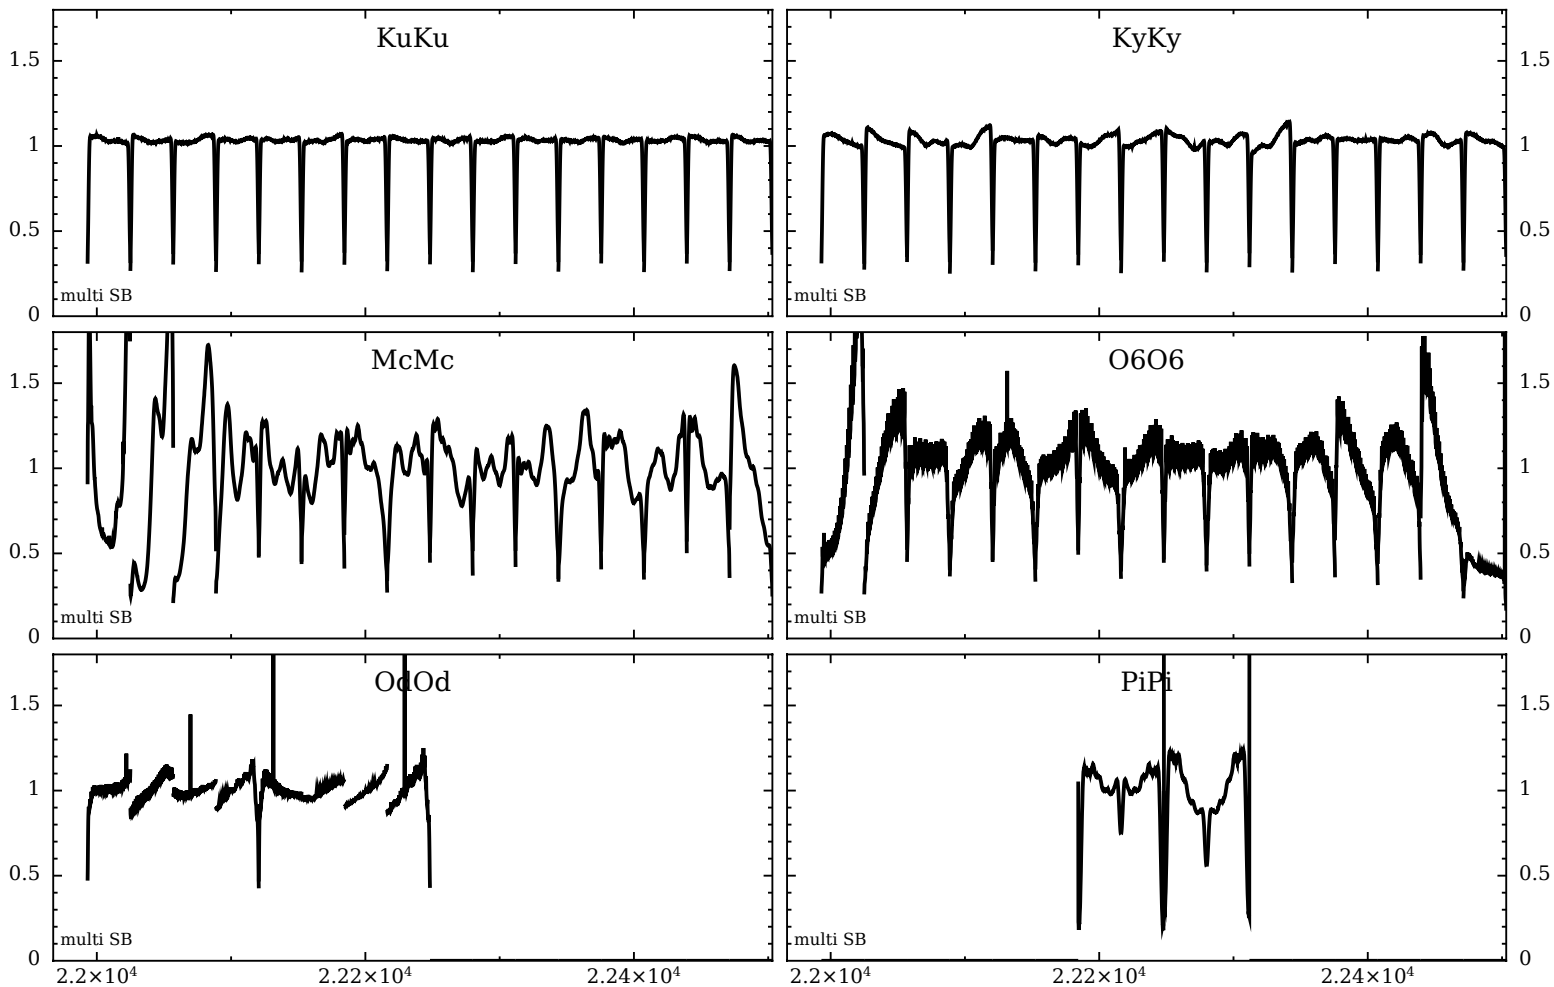

N23K1

data: n23k1-scan05.ms [DATA]

jops@LOCALHOST 2023-06-03T21:25:04

page: 1/3

amplitude versus frequency

unique: sess223.K2048geoOD/RR/J1159+2914/15:10:02.00

Pol=RR;Nsub=16;;Ch=*

[Vector avg'ed 03-Jun-2023/15:10:02.000->03-Jun-2023/15:10:02.000]

N23K1

data: n23k1-scan05.ms [DATA]

jops@LOCALHOST 2023-06-03T21:25:04

page: 2/3

amplitude versus frequency

unique: sess223.K2048geoOD/RR/J1159+2914/15:10:02.00

Pol=RR;Nsub=16;;Ch=*

[Vector avg'ed 03-Jun-2023/15:10:02.000->03-Jun-2023/15:10:02.000]

N23K1

data: n23k1-scan05.ms [DATA]

amplitude versus frequency

unique: sess223.K2048geoOD/RR/J1159+2914/15:10:02.00

jops@LOCALHOST 2023-06-03T21:25:04

Pol=RR;Nsub=16;;Ch=*

page: 3/3

[Vector avg'ed 03-Jun-2023/15:10:02.000->03-Jun-2023/15:10:02.000]