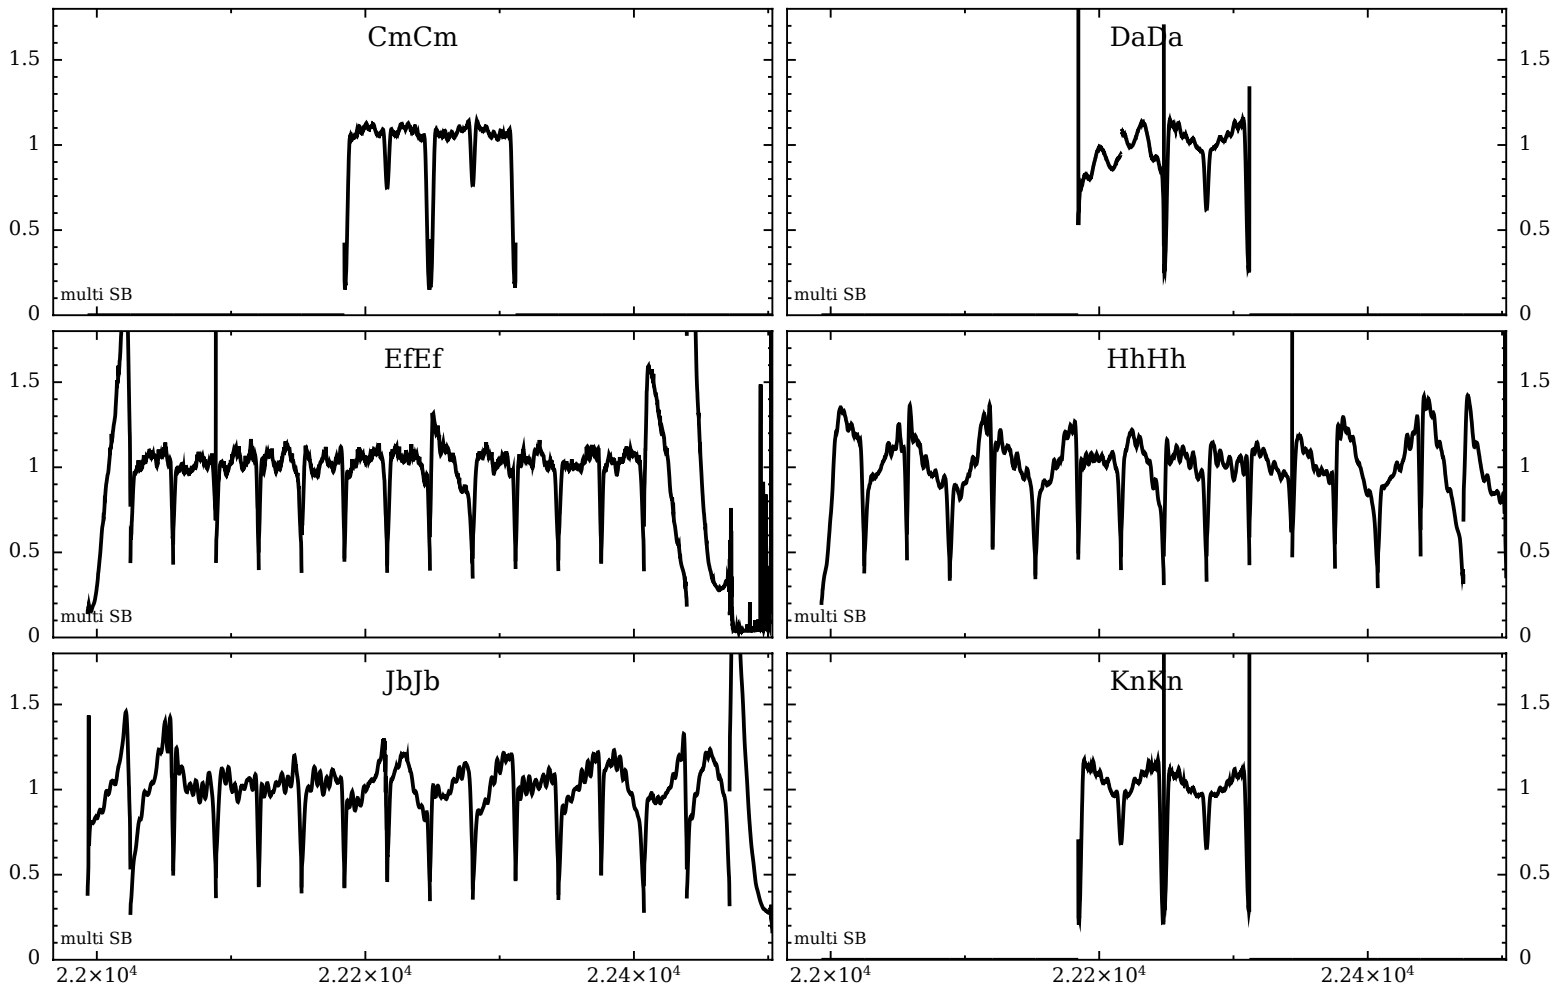

N23K1

data: n23k1-scan05.ms [DATA]

jops@LOCALHOST 2023-06-03T21:25:04

page: 1/3

amplitude versus frequency

unique: sess223.K2048geoOD/RR/J1159+2914/15:10:02.00

Pol=RR;Nsub=16;;Ch=*

[Vector avg'ed 03-Jun-2023/15:10:02.000->03-Jun-2023/15:10:02.000]

N23K1

data: n23k1-scan05.ms [DATA]

jops@LOCALHOST 2023-06-03T21:25:04

page: 2/3

amplitude versus frequency

unique: sess223.K2048geoOD/RR/J1159+2914/15:10:02.00

Pol=RR;Nsub=16;;Ch=*

[Vector avg'ed 03-Jun-2023/15:10:02.000->03-Jun-2023/15:10:02.000]

N23K1

data: n23k1-scan05.ms [DATA]

amplitude versus frequency

unique: sess223.K2048geoOD/RR/J1159+2914/15:10:02.00

jops@LOCALHOST 2023-06-03T21:25:04

Pol=RR;Nsub=16;;Ch=*

page: 3/3

[Vector avg'ed 03-Jun-2023/15:10:02.000->03-Jun-2023/15:10:02.000]