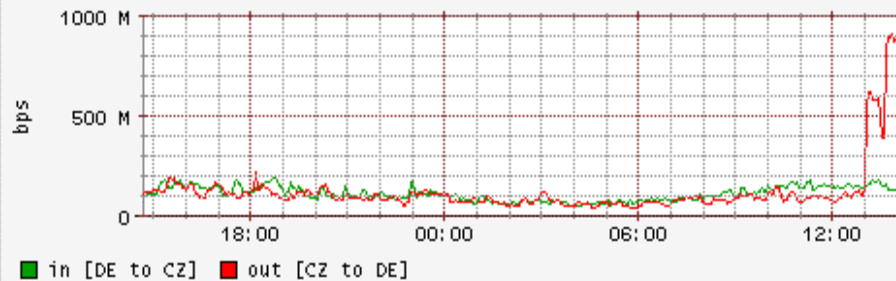

Fri Feb 4 14:11:16 2005

Before/After

Fri Feb 4 13:11:22 2005

TCP

Fri Feb 4 13:41:16 2005

Traffic between UK and SE

RRDTOOL / TOBI OTIFERR

Traffic between CZ and PL

Traffic between NL and UK

RRDTOOL / TOBI OTIFERR

Traffic between CZ and DE

Traffic between NL and DE

RRDTOOL / TOBI OTIFERR

Traffic between DE and IT

BWCTL Results

Onsala-Jive