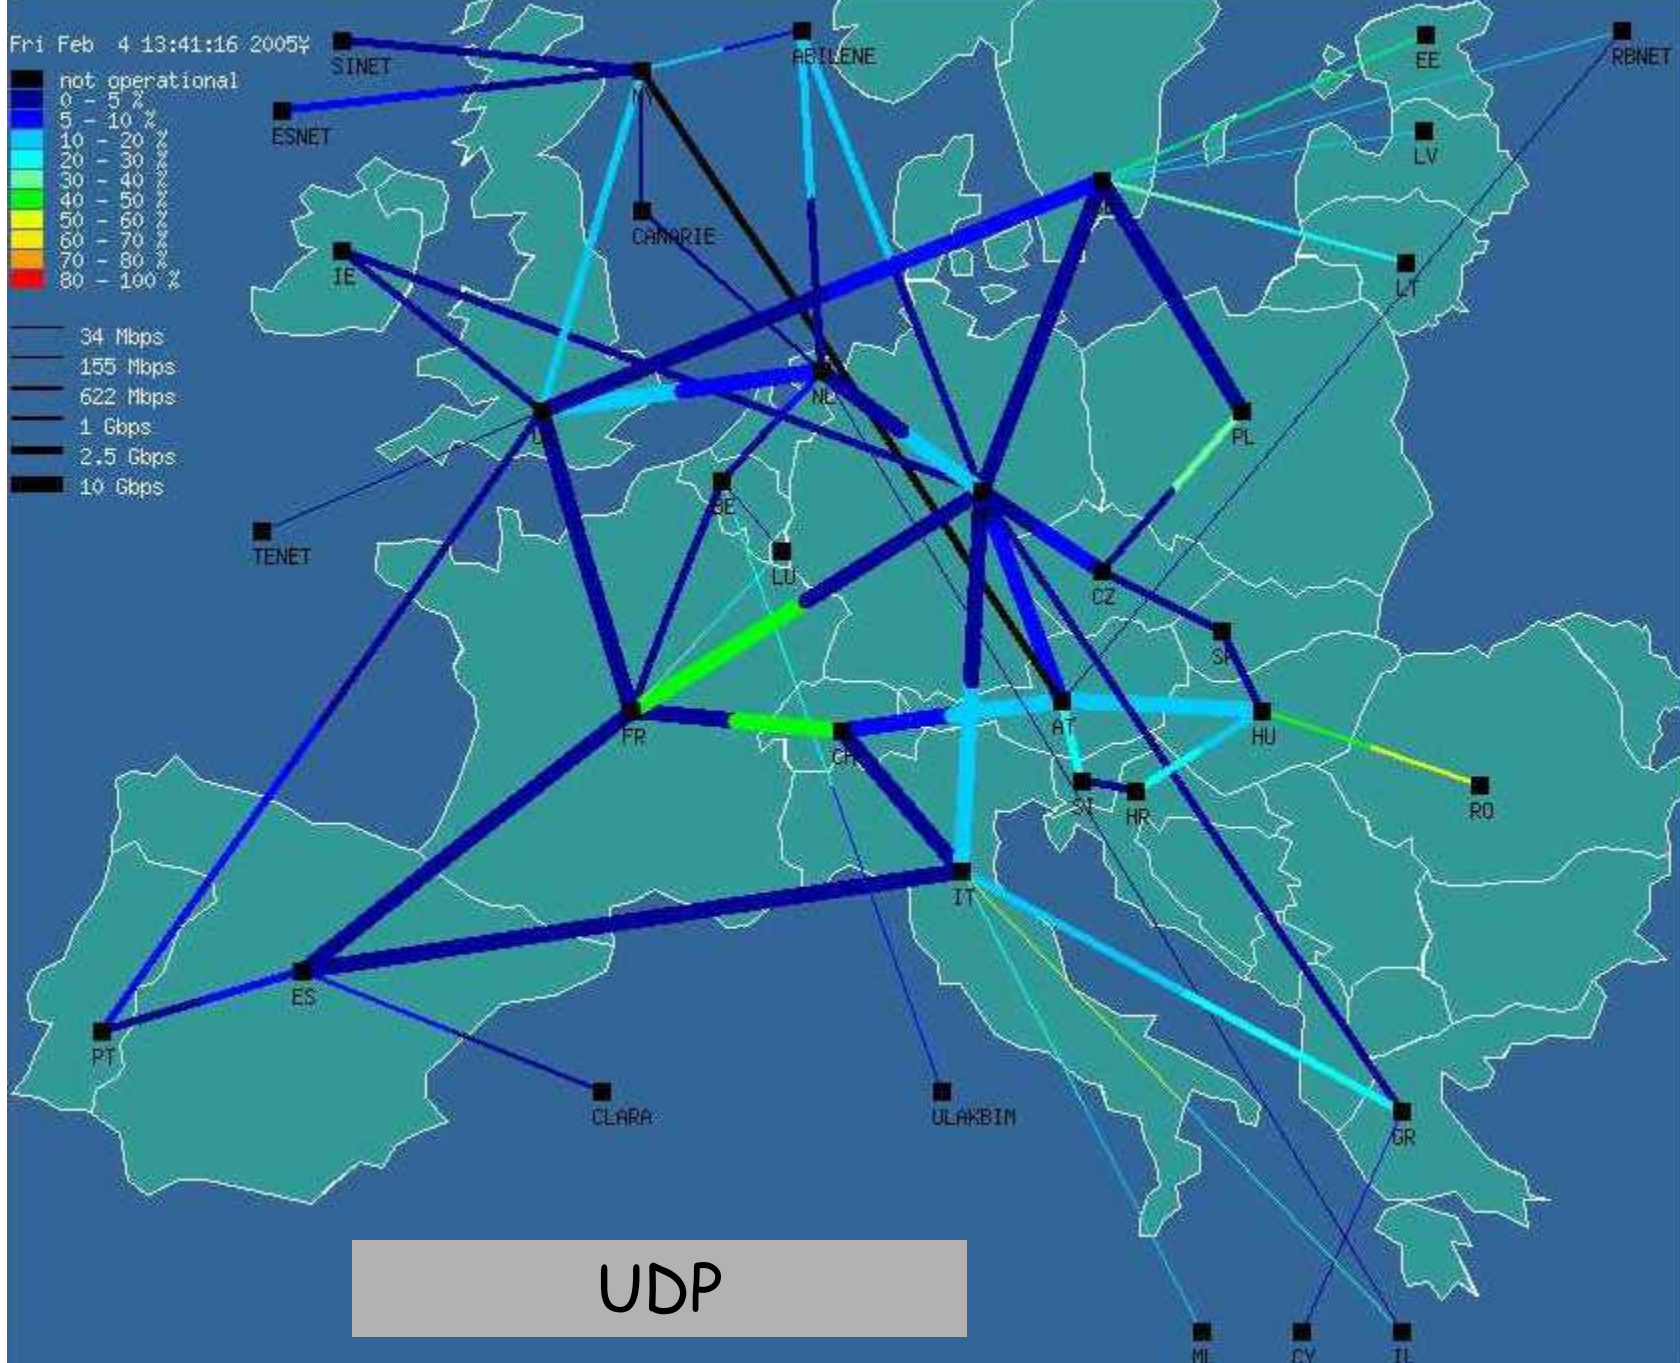

Fri Feb 4 14:11:16 2005

Before/After

Fri Feb 4 13:11:22 2005

TCP

Fri Feb 4 13:41:16 2005

Traffic between UK and SE

RRDTOOL / TOBI OTIFERR

Traffic between CZ and PL

Traffic between NL and UK

RRDTOOL / TOBI OTIFERR

Traffic between CZ and DE

Traffic between NL and DE

RRDTOOL / TOBI OTIFERR

Traffic between DE and IT

BWCTL Results

Onsala-Jive

Jodrell-Jive

Cambridge-Jive

Bologna-Jive

Torun-Jive