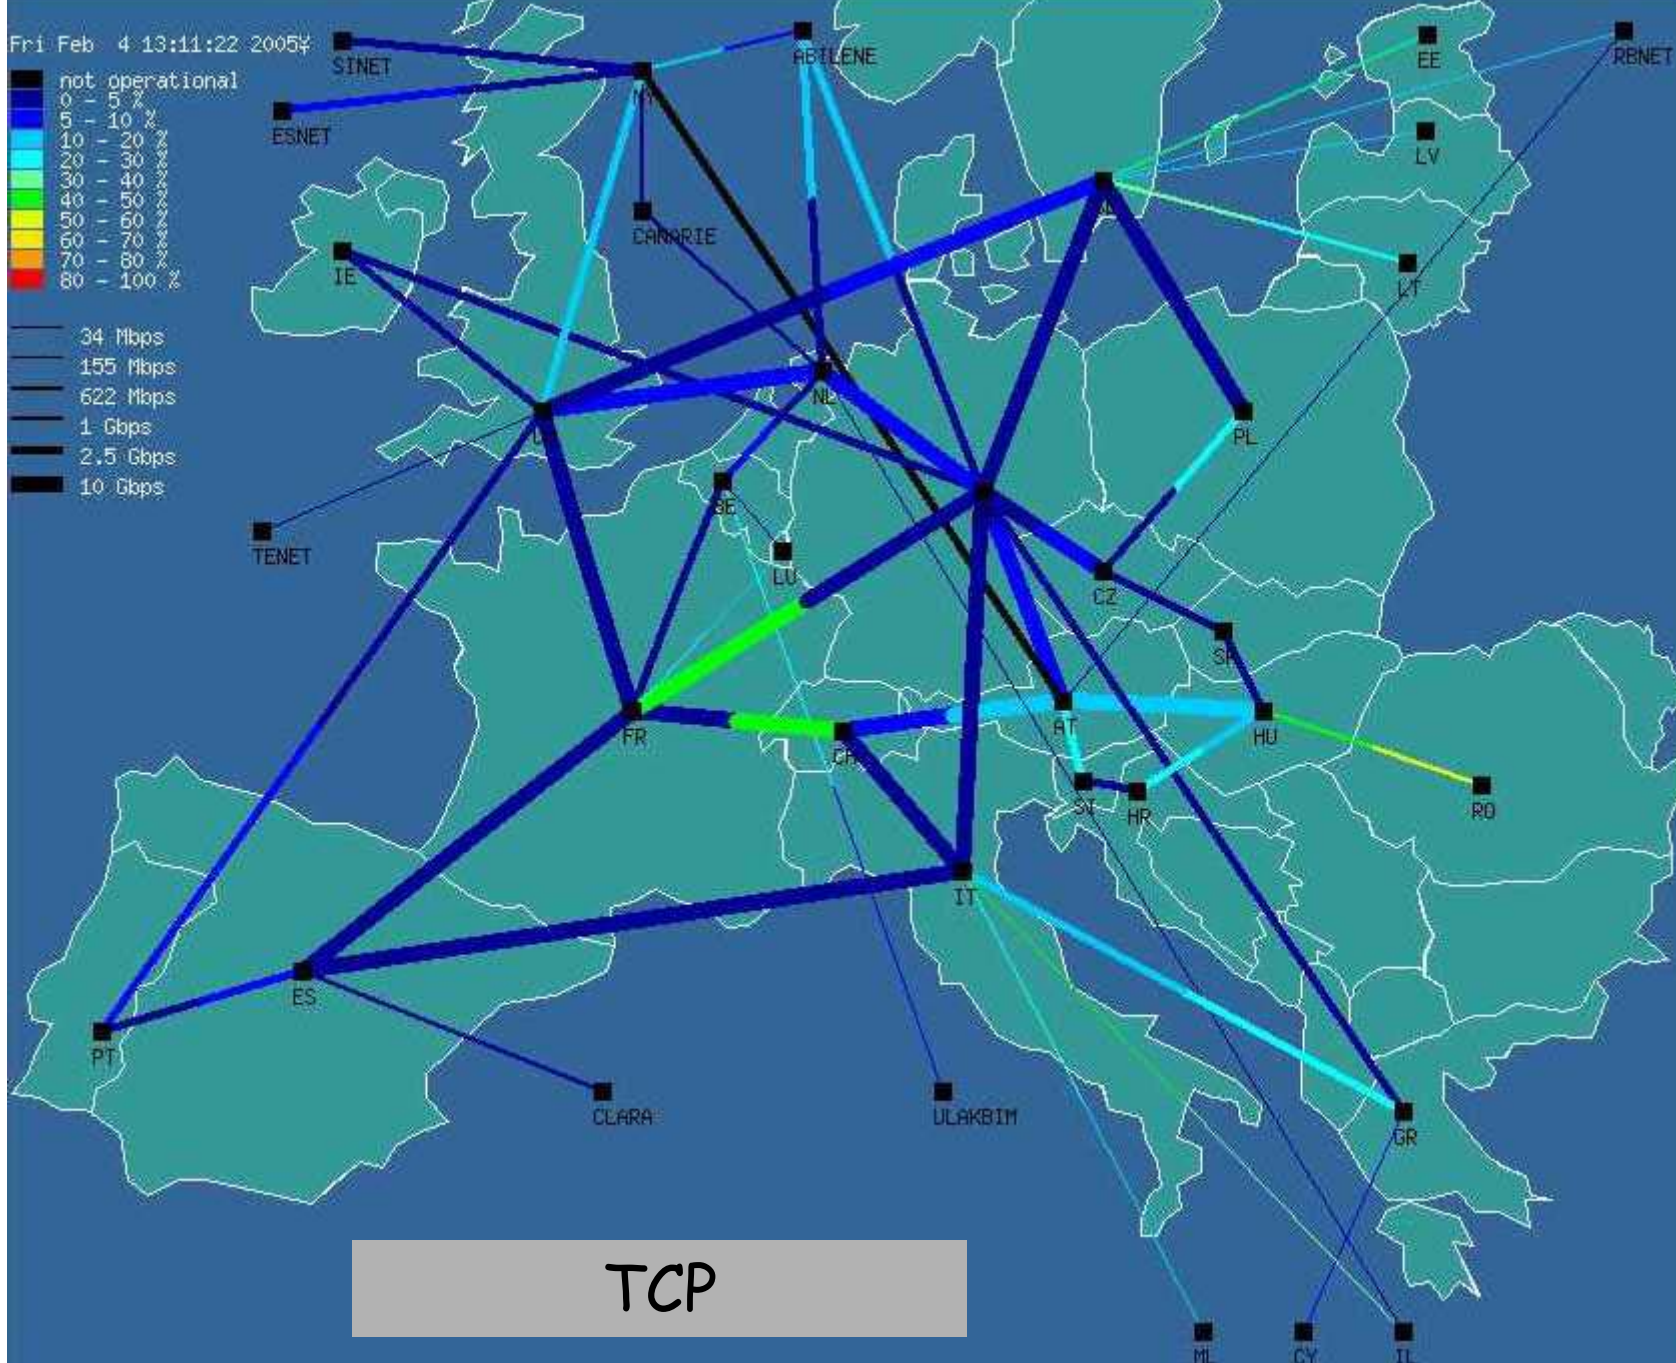

Fri Feb 4 14:11:16 2005

Before/After

Fri Feb 4 13:11:22 2005

TCP

Fri Feb 4 13:41:16 2005

Traffic between UK and SE

RRDTOOL / TOBI OTIFERR

Traffic between CZ and PL

Traffic between NL and UK

RRDTOOL / TOBI OTIFERR

Traffic between CZ and DE

Traffic between NL and DE

RRDTOOL / TOBI OTIFERR

Traffic between DE and IT

BWCTL Results

Onsala-Jive

Jodrell-Jive

Cambridge-Jive

Bologna-Jive

Torun-Jive