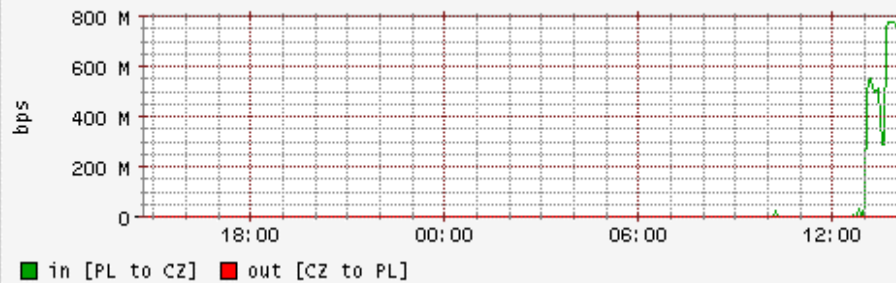

Fri Feb 4 14:11:16 2005

Before/After

Fri Feb 4 13:11:22 2005

TCP

Fri Feb 4 13:41:16 2005

Traffic between UK and SE

RRDTOOL / TOBI OTIFERR

Traffic between CZ and PL

Traffic between NL and UK

RRDTOOL / TOBI OTIFERR

Traffic between CZ and DE

Traffic between NL and DE

RRDTOOL / TOBI OTIFERR

Traffic between DE and IT

BWCTL Results

Onsala-Jive