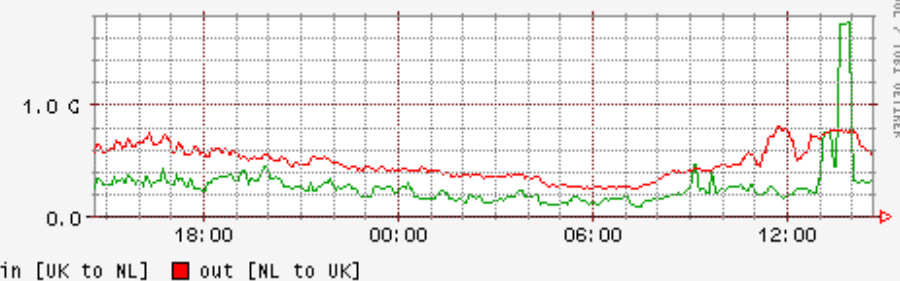

Fri Feb 4 14:11:16 2005

Before/After

Fri Feb 4 13:11:22 2005

TCP

Fri Feb 4 13:41:16 2005

Traffic between UK and SE

RRDTOOL / TOBI OTIFERR

Traffic between CZ and PL

Traffic between NL and UK

RRDTOOL / TOBI OTIFERR

Traffic between CZ and DE

Traffic between NL and DE

RRDTOOL / TOBI OTIFERR

Traffic between DE and IT

BWCTL Results

Onsala-Jive