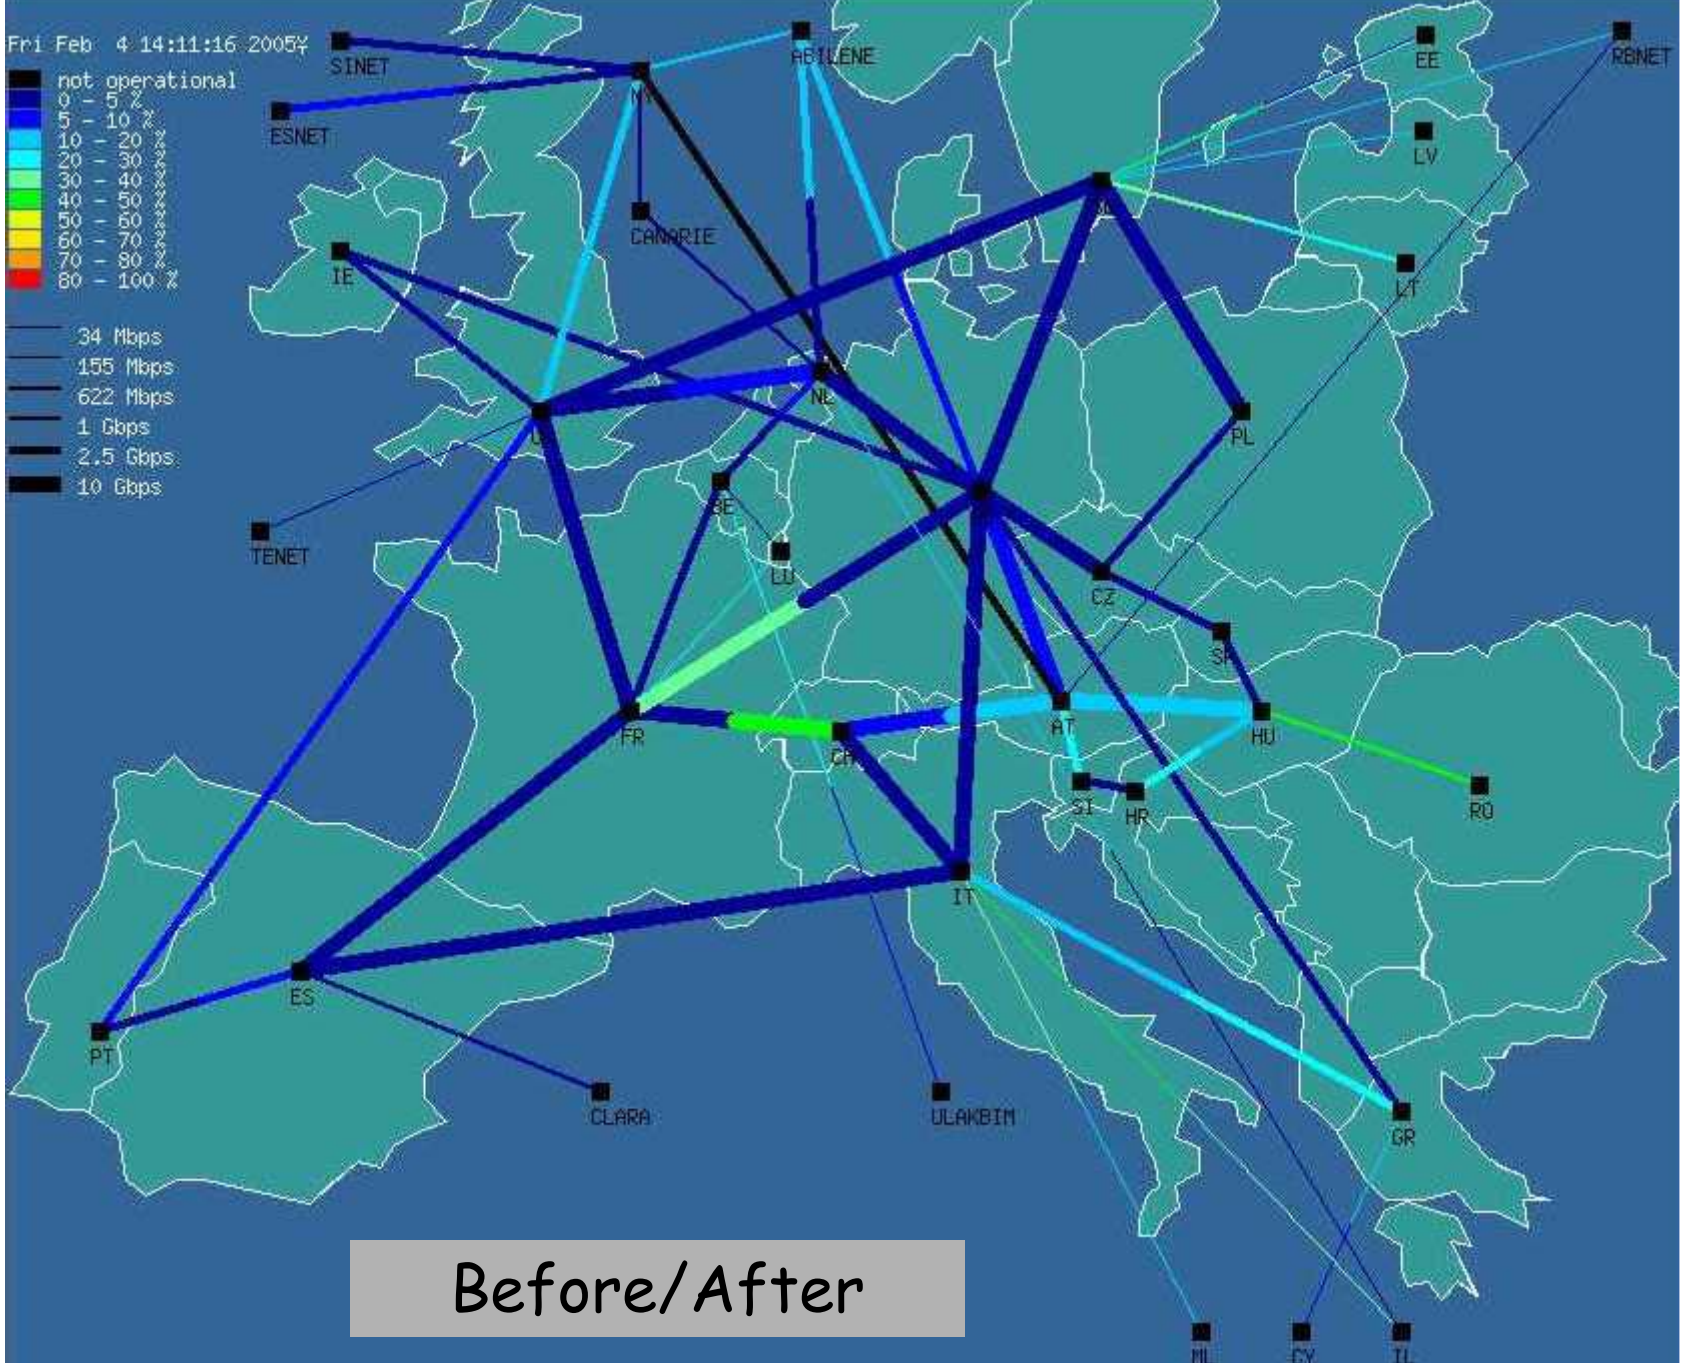

Fri Feb 4 14:11:16 2005

Before/After

Fri Feb 4 13:11:22 2005

TCP

Fri Feb 4 13:41:16 2005

Traffic between UK and SE

RRDTOOL / TOBI OTIFERR

Traffic between CZ and PL

Traffic between NL and UK

RRDTOOL / TOBI OTIFERR

Traffic between CZ and DE

Traffic between NL and DE

RRDTOOL / TOBI OTIFERR

Traffic between DE and IT

BWCTL Results

Onsala-Jive

Jodrell-Jive

Cambridge-Jive

Bologna-Jive

Torun-Jive