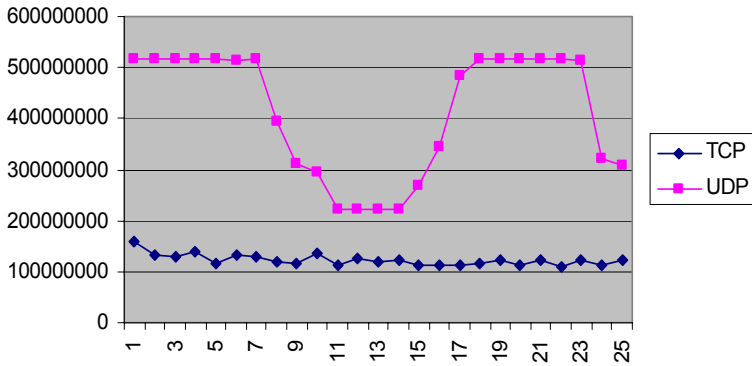

Jodrell-Jive