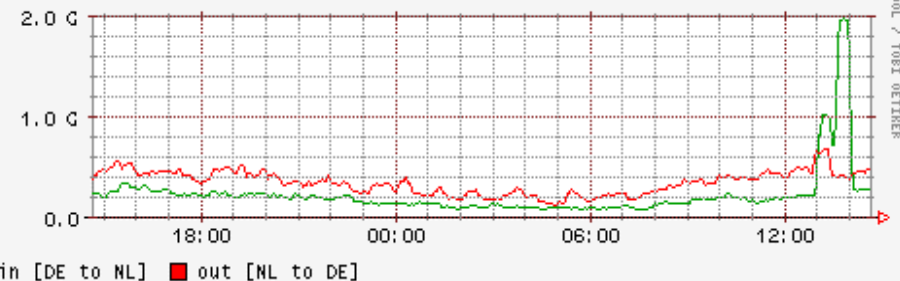

Traffic between NL and UK

RRDTOOL / TOBI OTIFERR

Traffic between CZ and DE

Traffic between NL and DE

RRDTOOL / TOBI OTIFERR

Traffic between DE and IT

BWCTL Results

Onsala-Jive

Jodrell-Jive

Cambridge-Jive

Bologna-Jive

Torun-Jive