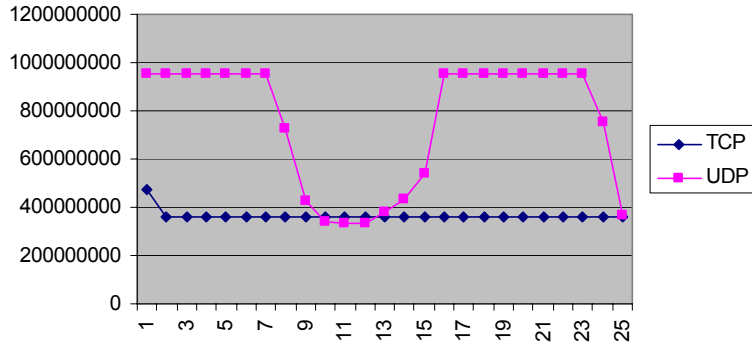

Traffic between NL and UK

RRDTOOL / TOBI OTIFERR

Traffic between CZ and DE

Traffic between NL and DE

RRDTOOL / TOBI OTIFERR

Traffic between DE and IT

BWCTL Results

Onsala-Jive