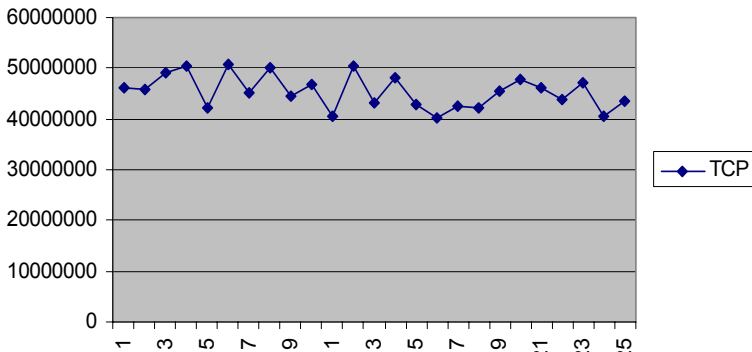

Cambridge-Jive