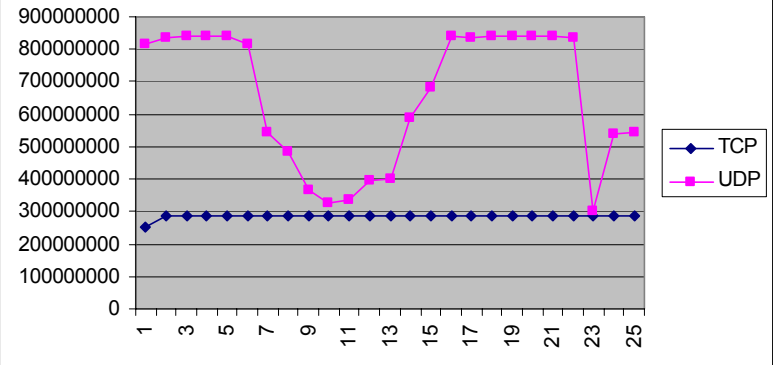

Bologna-Jive