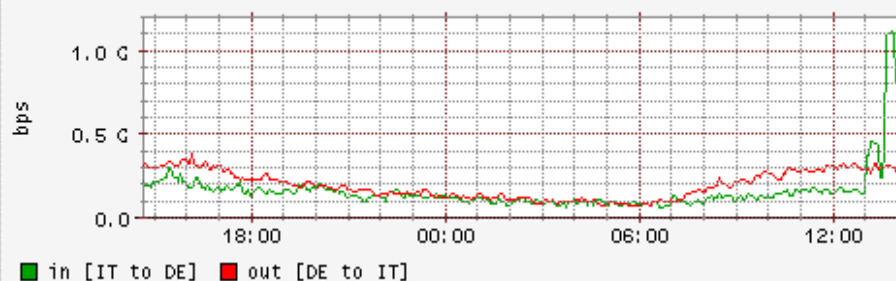

Traffic between NL and UK

RRDTOOL / TOBI OTIFERR

Traffic between CZ and DE

Traffic between NL and DE

RRDTOOL / TOBI OTIFERR

Traffic between DE and IT

BWCTL Results

Onsala-Jive