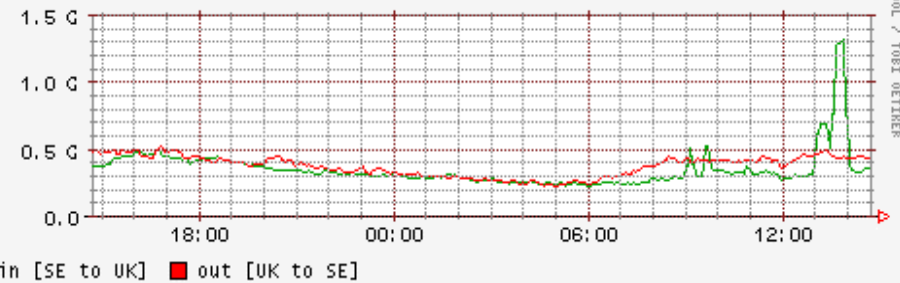

Fri Feb 4 14:11:16 2005

Before/After

Fri Feb 4 13:11:22 2005

TCP

Fri Feb 4 13:41:16 2005

Traffic between UK and SE

RRDTOOL / TOBI OTIFERR

Traffic between CZ and PL

Traffic between NL and UK

RRDTOOL / TOBI OTIFERR

Traffic between CZ and DE

Traffic between NL and DE

RRDTOOL / TOBI OTIFERR

Traffic between DE and IT

BWCTL Results

Onsala-Jive